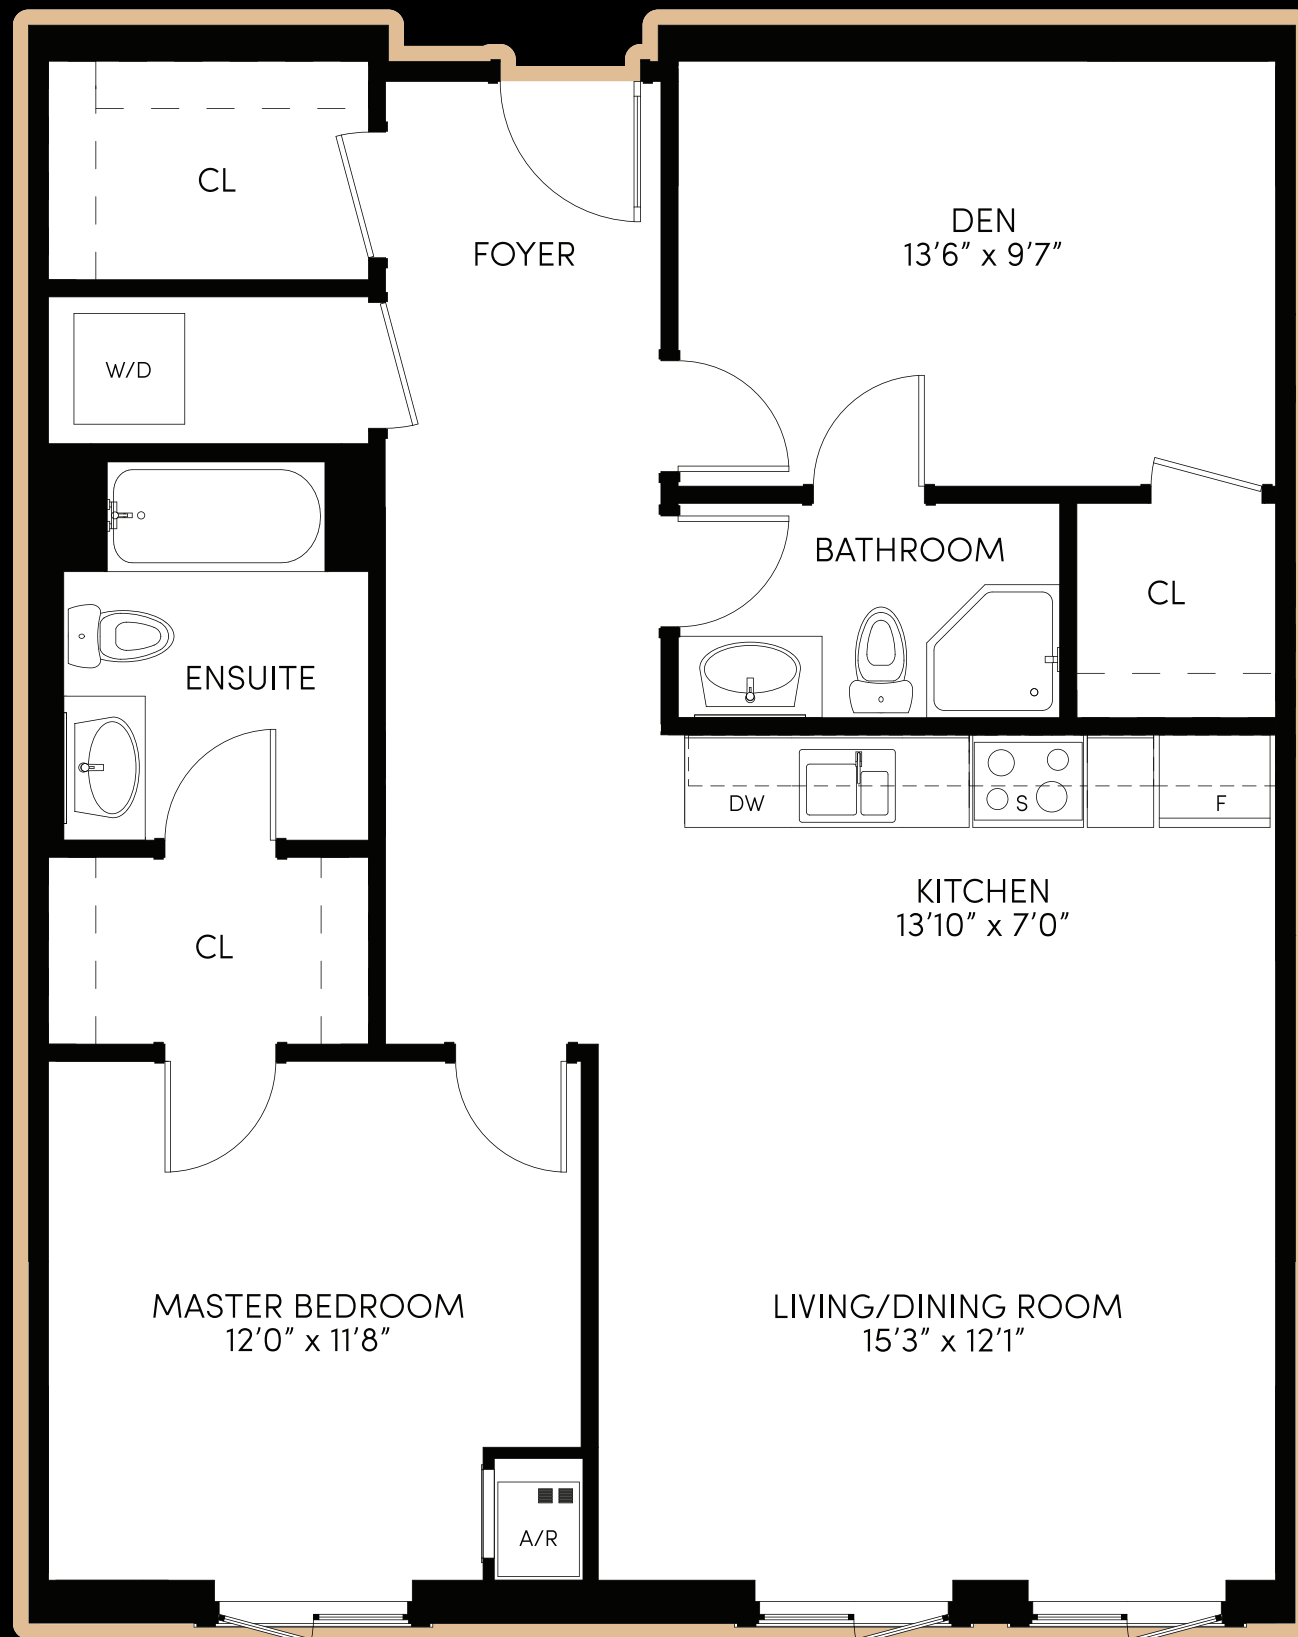

DAKOTA 1041 SQFT

1 BEDROOM + DEN, 2 BATHROOM

GROUND FLOOR

2nd to 4th FLOOR